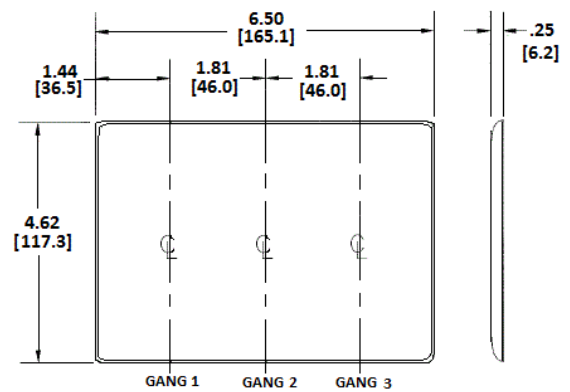

### Ordering Information

Description	Color	Catalog Number	UPC
3-Gang, 1-Toggle, 2-Duplex Openings	Brown	NP182	883778105739

### Specifications

Material	Nylon
Plate Type	3-Gang
Plate Openings	Toggle, Duplex
Mounting Screws	Steel painted, slotted head
Appearance	Smooth