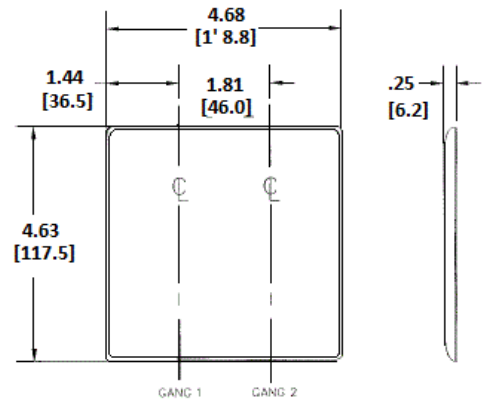

Wallplates
Combination Wallplates, 2-Gang

HUBBELL

Features

- Reinforcement ribs for extra strength
- High-impact, self-extinguishing nylon material
- Captive screw feature holds mounting screw in place

Ordering Information

Description	Color	Catalog Number	UPC
2-Gang, 1-Toggle, 1-Duplex Opening	Gray	NP18GY	883778105203

Listings

UL Listed
CSA Certified

Specifications

Material	Nylon
Plate Type	2-Gang
Plate Openings	Toggle, Duplex
Mounting Screws	Steel painted, slotted head
Appearance	Smooth

Online Resources

[Customer Use Drawing](#)
[eCatalog](#)

Dimensions in Inches (mm)

Hubbell Wiring Device-Kellems • Hubbell Incorporated (Delaware) • 40 Waterview Drive • Shelton, CT 06484

Phone (800) 288-6000 • Fax (800) 255-1031 • Specifications subject to change without notice.