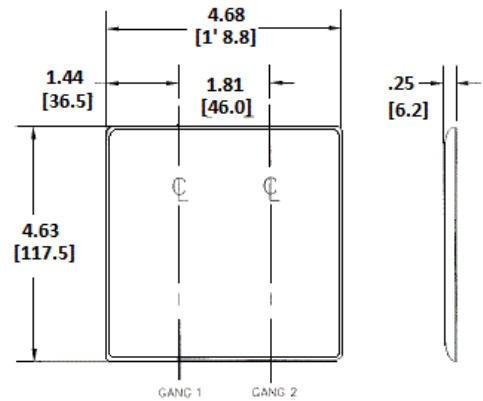

Wallplates
Combination Wallplates, 2-Gang

HUBBELL

Features

- Reinforcement ribs for extra strength
- High-impact, self-extinguishing nylon material
- Captive screw feature holds mounting screw in place

Ordering Information

Description	Color	Catalog Number	UPC
2-Gang, 1-Toggle, 1-Duplex Opening	Light Almond	NP18LA	883778118470

Listings

UL Listed
CSA Certified

Specifications

Material	Nylon
Plate Type	2-Gang
Plate Openings	Toggle, Duplex
Mounting Screws	Steel painted, slotted head
Appearance	Smooth

Online Resources

[Customer Use Drawing](#)
[eCatalog](#)

Dimensions in Inches (mm)

Hubbell Wiring Device-Kellems • Hubbell Incorporated (Delaware) • 40 Waterview Drive • Shelton, CT 06484

Phone (800) 288-6000 • Fax (800) 255-1031 • Specifications subject to change without notice.