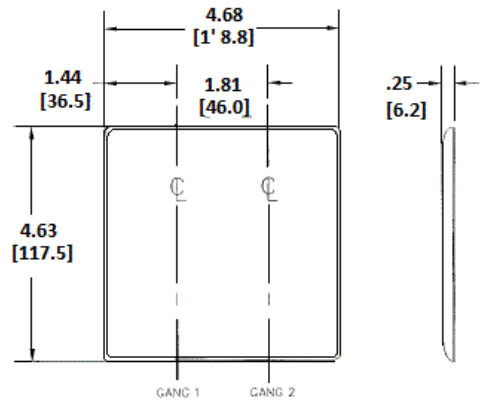

Wallplates
Combination Wallplates, 2-Gang

HUBBELL

Features

- Reinforcement ribs for extra strength
- High-impact, self-extinguishing nylon material
- Captive screw feature holds mounting screw in place

Ordering Information

Description	Color	Catalog Number	UPC
2-Gang, 1-Toggle, 1-Duplex Opening	Red	NP18R	883778105234

Listings

UL Listed
CSA Certified

Specifications

Material	Nylon
Plate Type	2-Gang
Plate Openings	Toggle, Duplex
Mounting Screws	Steel painted, slotted head
Appearance	Smooth

Online Resources

[Customer Use Drawing](#)
[eCatalog](#)

Dimensions in Inches (mm)

Hubbell Wiring Device-Kellems • Hubbell Incorporated (Delaware) • 40 Waterview Drive • Shelton, CT 06484

Phone (800) 288-6000 • Fax (800) 255-1031 • Specifications subject to change without notice.