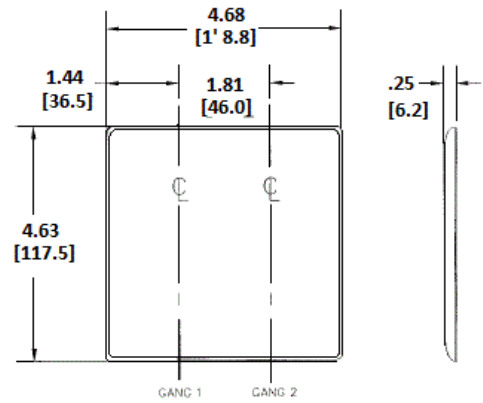

Wallplates
Combination Wallplates, 2-Gang

HUBBELL

Features

- Reinforcement ribs for extra strength
- High-impact, self-extinguishing nylon material
- Captive screw feature holds mounting screw in place

Ordering Information

Description	Color	Catalog Number	UPC
2-Gang, 1-Toggle, 1-Duplex Opening	White	NP18W	883778105197

Listings

UL Listed
CSA Certified

Specifications

Material	Nylon
Plate Type	2-Gang
Plate Openings	Toggle, Duplex
Mounting Screws	Steel painted, slotted head
Appearance	Smooth

Online Resources

[Customer Use Drawing](#)
[eCatalog](#)

Dimensions in Inches (mm)

Hubbell Wiring Device-Kellems • Hubbell Incorporated (Delaware) • 40 Waterview Drive • Shelton, CT 06484

Phone (800) 288-6000 • Fax (800) 255-1031 • Specifications subject to change without notice.