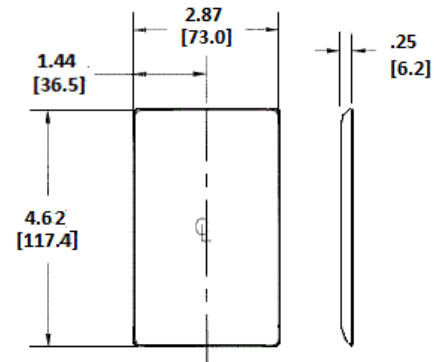

Ordering Information

Description	Color	Catalog Number	UPC
1-Gang, 1-Toggle Opening	Office White	NP10W	883778101663

Listings

UL Listed
CSA Certified

Specifications

Plate Material	Nylon
Plate Type	1-Gang
Plate Openings	Toggle switch
Mounting Screws	Steel painted, slotted head
Appearance	Smooth

Accessories

Screws
Adapters

Online Resources

Customer Use Drawing
eCatalog

Dimensions in Inches (mm)

Hubbell Wiring Device-Kellems • Hubbell Incorporated (Delaware) • 40 Waterview Drive • Shelton, CT 06484