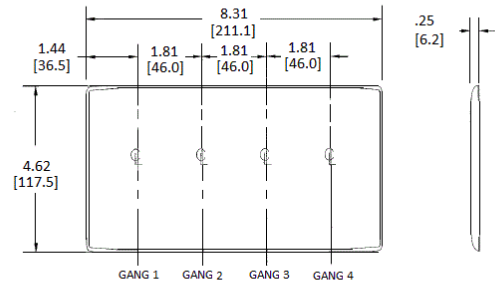

Wallplates
Combination Wall Plates, 4-Gang

HUBBELL

Features

- Reinforcement ribs for extra strength
- High-impact, self-extinguishing nylon material
- Captive screw feature holds mounting screw in place

Ordering Information

Description	Color	CatalogNumber	UPC
4-Gang, 2-Toggle, 2-Decorator Openings	Black	NP2262BK	883778105692

Listings

UL Listed
CSA Certified

Specifications

Material	Nylon
Plate Type	3-Gang
Plate Openings	Toggle, Decorator
Mounting Screws	Steel painted, slotted head
Appearance	Smooth

Online Resources

Customer Use Drawing
eCatalog

Dimensions in Inches (mm)

Hubbell Wiring Device-Kellems • Hubbell Incorporated (Delaware) • 40 Waterview Drive • Shelton, CT 06484

Phone (800) 288-6000 • Fax (800) 255-1031 • Specifications subject to change without notice.