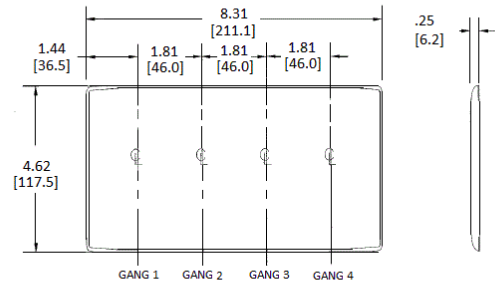

Wallplates
Combination Wall Plates, 4-Gang

HUBBELL

Features

- Reinforcement ribs for extra strength
- High-impact, self-extinguishing nylon material
- Captive screw feature holds mounting screw in place

Ordering Information

Description	Color	CatalogNumber	UPC
4-Gang, 2-Toggle, 2-Decorator Openings	Gray	NP2262GY	883778105685

Listings

UL Listed
CSA Certified

Specifications

Material	Nylon
Plate Type	3-Gang
Plate Openings	Toggle, Decorator
Mounting Screws	Steel painted, slotted head
Appearance	Smooth

Online Resources

Customer Use Drawing
eCatalog

Dimensions in Inches (mm)

Hubbell Wiring Device-Kellems • Hubbell Incorporated (Delaware) • 40 Waterview Drive • Shelton, CT 06484

Phone (800) 288-6000 • Fax (800) 255-1031 • Specifications subject to change without notice.