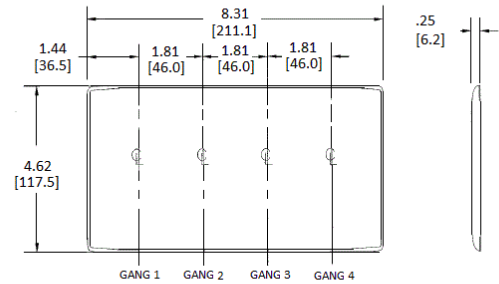

Wallplates
Combination Wall Plates, 4-Gang

HUBBELL

Features

- Reinforcement ribs for extra strength
- High-impact, self-extinguishing nylon material
- Captive screw feature holds mounting screw in place

Ordering Information

Description	Color	CatalogNumber	UPC
4-Gang, 2-Toggle, 2-Decorator Openings	Ivory	NP2262I	883778105661

Listings

UL Listed
CSA Certified

Specifications

Material	Nylon
Plate Type	3-Gang
Plate Openings	Toggle, Decorator
Mounting Screws	Steel painted, slotted head
Appearance	Smooth

Online Resources

Customer Use Drawing
eCatalog

Dimensions in Inches (mm)

Hubbell Wiring Device-Kellems • Hubbell Incorporated (Delaware) • 40 Waterview Drive • Shelton, CT 06484

Phone (800) 288-6000 • Fax (800) 255-1031 • Specifications subject to change without notice.