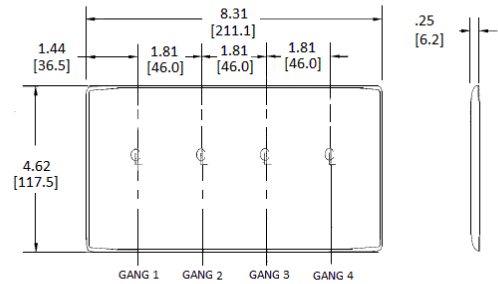

Wallplates
Combination Wall Plates, 4-Gang

HUBBELL

Features

- Reinforcement ribs for extra strength
- High-impact, self-extinguishing nylon material
- Captive screw feature holds mounting screw in place

Ordering Information

Description	Color	CatalogNumber	UPC
4-Gang, 2-Toggle, 2-Decorator Openings	Light Almond	NP2262LA	883778118647

Listings

UL Listed
CSA Certified

Specifications

Material	Nylon
Plate Type	3-Gang
Plate Openings	Toggle, Decorator
Mounting Screws	Steel painted, slotted head
Appearance	Smooth

Online Resources

Customer Use Drawing
eCatalog

Dimensions in Inches (mm)

Hubbell Wiring Device-Kellems • Hubbell Incorporated (Delaware) • 40 Waterview Drive • Shelton, CT 06484

Phone (800) 288-6000 • Fax (800) 255-1031 • Specifications subject to change without notice.