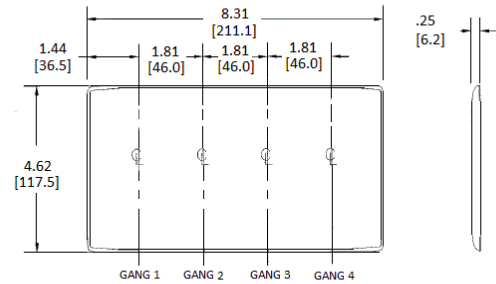

Wallplates
Combination Wall Plates, 4-Gang

HUBBELL

Features

- Reinforcement ribs for extra strength
- High-impact, self-extinguishing nylon material
- Captive screw feature holds mounting screw in place

Ordering Information

Description	Color	CatalogNumber	UPC
4-Gang, 2-Toggle, 2-Decorator Openings	White	NP2262W	883778105678

Listings

UL Listed
CSA Certified

Specifications

Material	Nylon
Plate Type	4-Gang
Plate Openings	Toggle, Decorator
Mounting Screws	Steel painted, slotted head
Appearance	Smooth

Online Resources

Customer Use Drawing
eCatalog

Dimensions in Inches (mm)

Hubbell Wiring Device-Kellems • Hubbell Incorporated (Delaware) • 40 Waterview Drive • Shelton, CT 06484

Phone (800) 288-6000 • Fax (800) 255-1031 • Specifications subject to change without notice.