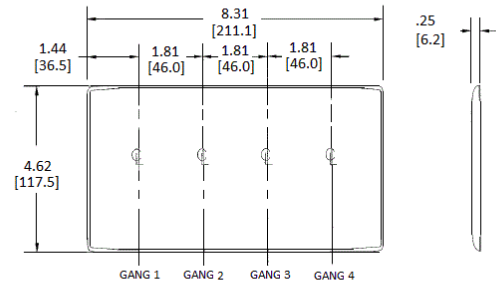

### Ordering Information

Description	Color	CatalogNumber	UPC
4-Gang, 2-Toggle, 2-Decorator Openings	Brown	NP2262	883778105654

### Specifications

Material	Nylon
Plate Type	3-Gang
Plate Openings	Toggle, Decorator
Mounting Screws	Steel painted, slotted head
Appearance	Smooth