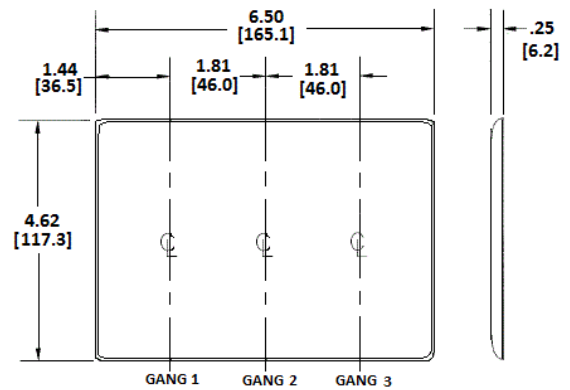

Wallplates Combination Wallplates, 3-Gang

HUBBELL

Features

- Reinforcement ribs for extra strength
- High-impact, self-extinguishing nylon material
- Captive screw feature holds mounting screw in place

Ordering Information

Description	Color	Catalog Number	UPC
3-Gang, 2-Toggle, 1-Decorator Opening	Black	NP226BK	883778105296

Listings

UL Listed
CSA Certified

Specifications

Material	Nylon
Plate Type	3-Gang
Plate Openings	Toggle, Decorator
Mounting Screws	Steel painted, slotted head
Appearance	Smooth

Online Resources

Customer Use Drawing
eCatalog

Dimensions in Inches (mm)

Hubbell Wiring Device-Kellems • Hubbell Incorporated (Delaware) • 40 Waterview Drive • Shelton, CT 06484

Phone (800) 288-6000 • Fax (800) 255-1031 • Specifications subject to change without notice.