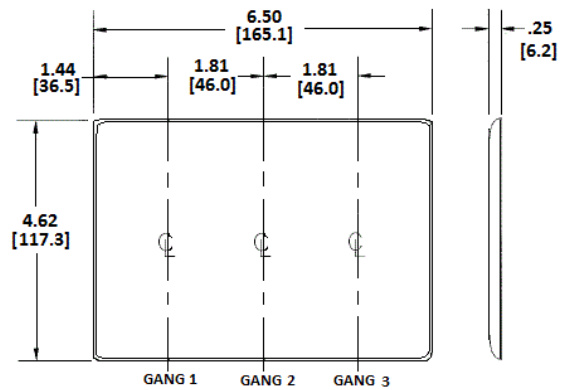

### Ordering Information

Description	Color	Catalog Number	UPC
3-Gang, 2-Toggle, 1-Decorator Opening	Light Almond	NP226LA	883778118593

### Specifications

Material	Nylon
Plate Type	3-Gang
Plate Openings	Toggle, Decorator
Mounting Screws	Steel painted, slotted head
Appearance	Smooth