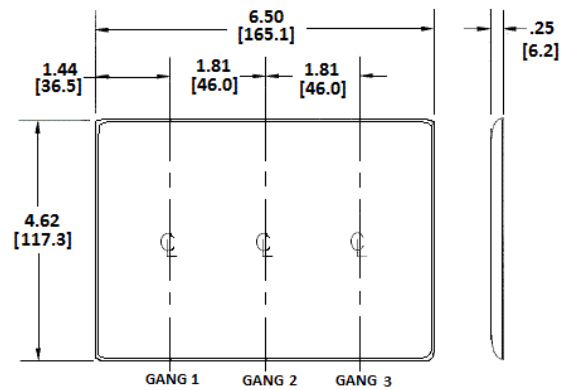

Wallplates Combination Wallplates, 3-Gang

HUBBELL

Features

- Reinforcement ribs for extra strength
- High-impact, self-extinguishing nylon material
- Captive screw feature holds mounting screw in place

Ordering Information

Description	Color	Catalog Number	UPC
3-Gang, 2-Toggle, 1-Decorator Opening	White	NP226W	883778105272

Listings

UL Listed
CSA Certified

Specifications

Material	Nylon
Plate Type	3-Gang
Plate Openings	Toggle, Decorator
Mounting Screws	Steel painted, slotted head
Appearance	Smooth

Online Resources

Customer Use Drawing
eCatalog

Dimensions in Inches (mm)

Hubbell Wiring Device-Kellems • Hubbell Incorporated (Delaware) • 40 Waterview Drive • Shelton, CT 06484

Phone (800) 288-6000 • Fax (800) 255-1031 • Specifications subject to change without notice.