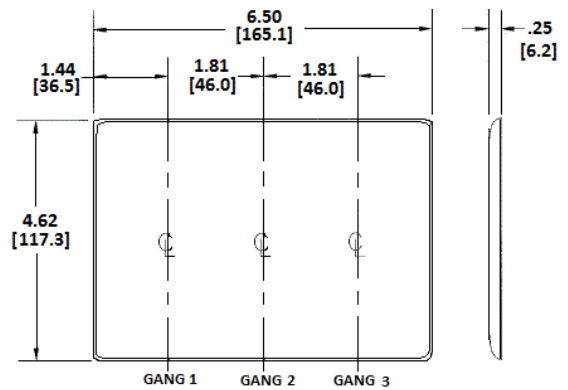

Wallplates
Combination Wallplates, 3-Gang

HUBBELL

Features

- Reinforcement ribs for extra strength
- High-impact, self-extinguishing nylon material
- Captive screw feature holds mounting screw in place

Ordering Information

Description	Color	Catalog Number	UPC
3-Gang, 2-Toggle, 1-Decorator Opening	Brown	NP226	883778105258

Listings

UL Listed
CSA Certified

Specifications

Material	Nylon
Plate Type	3-Gang
Plate Openings	Toggle, Decorator
Mounting Screws	Steel painted, slotted head
Appearance	Smooth

Online Resources

Customer Use Drawing
eCatalog

Dimensions in Inches (mm)

Hubbell Wiring Device-Kellems • Hubbell Incorporated (Delaware) • 40 Waterview Drive • Shelton, CT 06484

Phone (800) 288-6000 • Fax (800) 255-1031 • Specifications subject to change without notice.