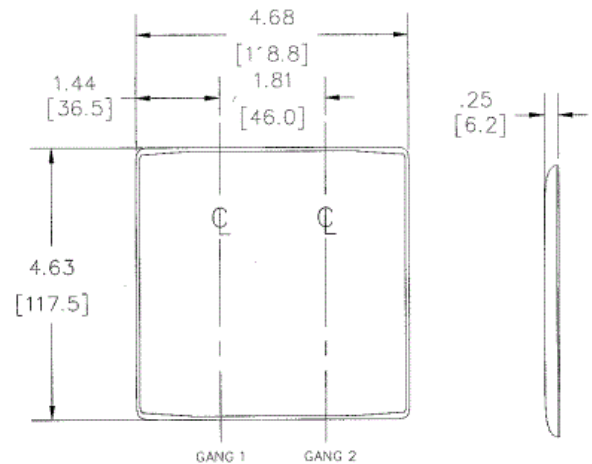

Description	Color	Catalog No.	UPC
2-Gang, 2 Blank, Box Mount	Gray	NP23GY	883778102981

Listings

UL Listed
CSA Certified

Specifications

Material	Nylon
Thickness	.06 in. (1.5)
Mounting Screw	Steel
Height	4.63" (117.6)
Width	4.69" (119.1)