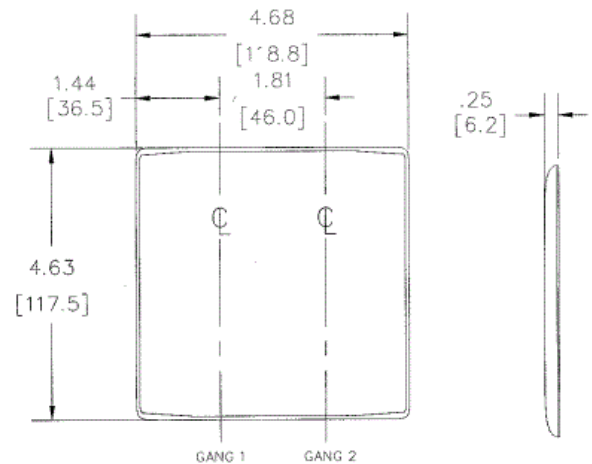

Description	Color	Catalog No.	UPC
2-Gang, 2 Blank, Box Mount	Ivory	NP23I	883778102967

Listings

UL Listed
CSA Certified

Specifications

Material	Nylon
Thickness	.06 in. (1.5)
Mounting Screw	Steel
Height	4.63" (117.6)
Width	4.69" (119.1)