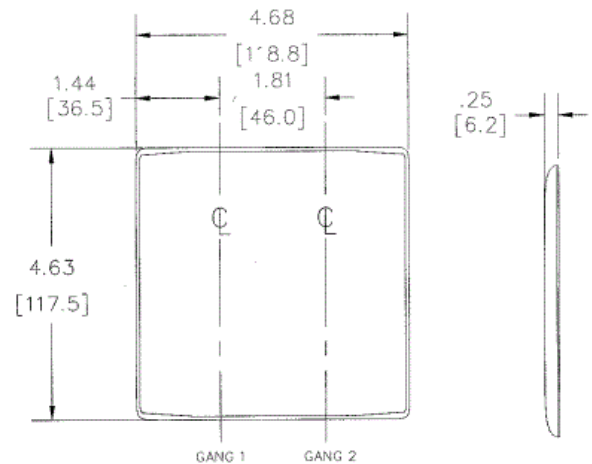

Description	Color	Catalog No.	UPC
2-Gang, 2 Blank, Box Mount	Light Almond	NP23LA	883778118456

Listings

UL Listed
CSA Certified

Specifications

Material	Nylon
Thickness	.06 in. (1.5)
Mounting Screw	Steel
Height	4.63" (117.6)
Width	4.69" (119.1)