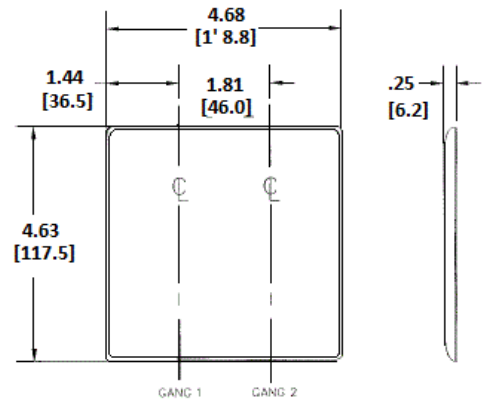

# HUBBELL

**Features**

- Reinforcement ribs for extra strength
- High-impact, self-extinguishing nylon material
- Captive screw feature holds mounting screw in place

**Ordering Information**

Description	Color	Catalog Number	UPC
2-Gang, 2 Blank, Strap Mount	Gray	NP24GY	883778103308

**Listings**

UL Listed  
CSA Certified

**Specifications**

Material	Nylon
Height	4.63" (117.6)
Width	4.69" (119.1)
Thickness	.06 in. (1.5)
Mounting Screw	Steel (painted slotted screw head)

**Online Resources**

Customer Use Drawing  
eCatalog

Dimensions in Inches (mm)

Hubbell Wiring Device-Kellems • Hubbell Incorporated (Delaware) • 40 Waterview Drive • Shelton, CT 06484

Phone (800) 288-6000 • Fax (800) 255-1031 • Specifications subject to change without notice.