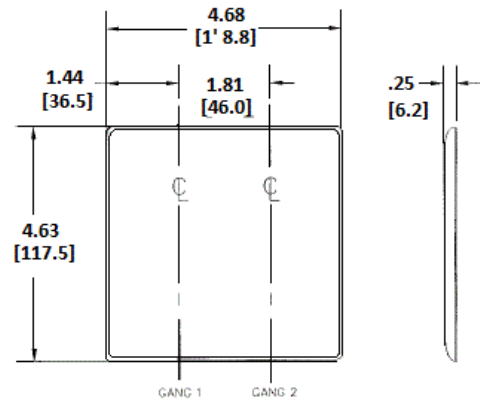

Wallplates
Blank Wallplates

HUBBELL

Features

- Reinforcement ribs for extra strength
- High-impact, self-extinguishing nylon material
- Captive screw feature holds mounting screw in place

Ordering Information

Description	Color	Catalog Number	UPC
2-Gang, 2 Blank, Strap Mount	Ivory	NP24I	883778103285

Listings

UL Listed
CSA Certified

Specifications

Material	Nylon
Height	4.63" (117.6)
Width	4.69" (119.1)
Thickness	.06 in. (1.5)
Mounting Screw	Steel (painted slotted screw head)

Online Resources

Customer Use Drawing
eCatalog

Dimensions in Inches (mm)

Hubbell Wiring Device-Kellems • Hubbell Incorporated (Delaware) • 40 Waterview Drive • Shelton, CT 06484

Phone (800) 288-6000 • Fax (800) 255-1031 • Specifications subject to change without notice.