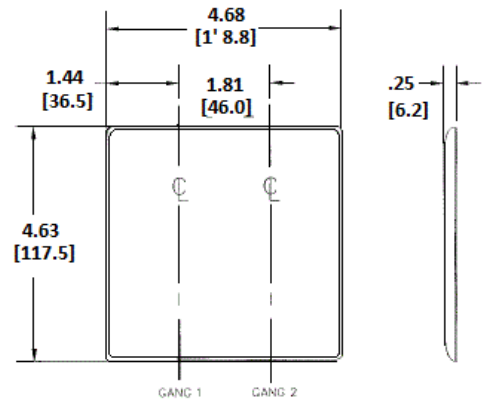

Wallplates
Blank Wallplates

HUBBELL

Features

- Reinforcement ribs for extra strength
- High-impact, self-extinguishing nylon material
- Captive screw feature holds mounting screw in place

Ordering Information

Description	Color	Catalog Number	UPC
2-Gang, 2 Blank, Strap Mount	Office White	NP24OW	883778103346

Listings

UL Listed
CSA Certified

Specifications

Material	Nylon
Height	4.63" (117.6)
Width	4.69" (119.1)
Thickness	.06 in. (1.5)
Mounting Screw	Steel (painted slotted screw head)

Online Resources

Customer Use Drawing
eCatalog

Dimensions in Inches (mm)

Hubbell Wiring Device-Kellems • Hubbell Incorporated (Delaware) • 40 Waterview Drive • Shelton, CT 06484

Phone (800) 288-6000 • Fax (800) 255-1031 • Specifications subject to change without notice.