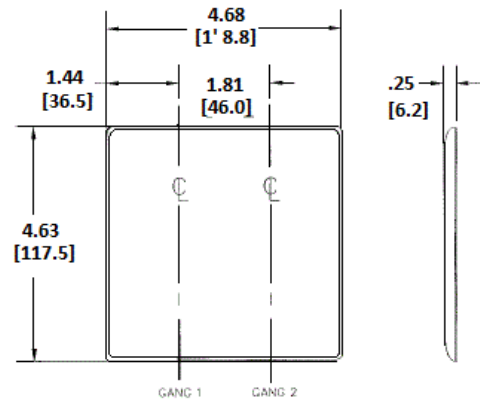

Wallplates
Blank Wallplates

HUBBELL

Features

- Reinforcement ribs for extra strength
- High-impact, self-extinguishing nylon material
- Captive screw feature holds mounting screw in place

Ordering Information

Description	Color	Catalog Number	UPC
2-Gang, 2 Blank, Strap Mount	Red	NP24R	883778103339

Listings

UL Listed
CSA Certified

Specifications

Material	Nylon
Height	4.63" (117.6)
Width	4.69" (119.1)
Thickness	.06 in. (1.5)
Mounting Screw	Steel (painted slotted screw head)

Online Resources

Customer Use Drawing
eCatalog

Dimensions in Inches (mm)

Hubbell Wiring Device-Kellems • Hubbell Incorporated (Delaware) • 40 Waterview Drive • Shelton, CT 06484

Phone (800) 288-6000 • Fax (800) 255-1031 • Specifications subject to change without notice.