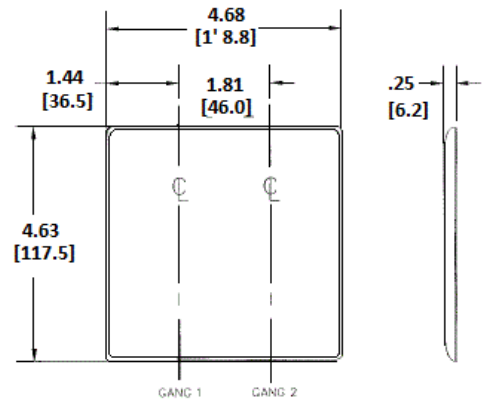

Wallplates
Blank Wallplates

HUBBELL

Features

- Reinforcement ribs for extra strength
- High-impact, self-extinguishing nylon material
- Captive screw feature holds mounting screw in place

Ordering Information

Description	Color	Catalog Number	UPC
2-Gang, 2-Blank, Strap Mount	White	NP24W	883778103292

Listings

UL Listed
CSA Certified

Specifications

Material	Nylon
Plate Type	2-Gang
Plate Openings	Blank
Mounting Screws	Steel painted, slotted head
Appearance	Smooth

Online Resources

Customer Use Drawing
eCatalog

Dimensions in Inches (mm)

Hubbell Wiring Device-Kellems • Hubbell Incorporated (Delaware) • 40 Waterview Drive • Shelton, CT 06484

Phone (800) 288-6000 • Fax (800) 255-1031 • Specifications subject to change without notice.