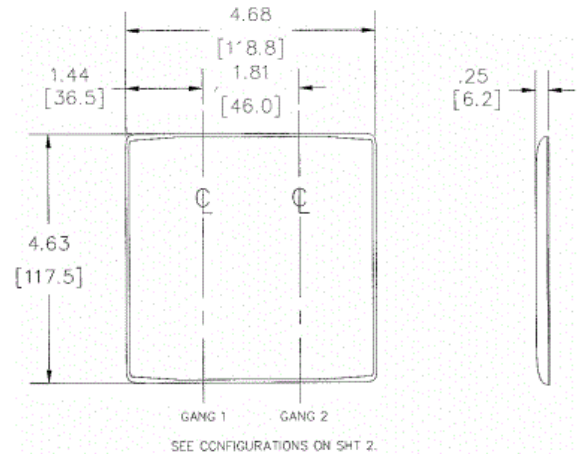

Description	Color	Catalog No.	UPC
2-Gang, 2-Decorator Openings	Black	NP262BK	883778102516

Listings

UL Listed
CSA Certified

Specifications

Material	Nylon
Plate Type	2-Gang
Plate Openings	Decorator
Mounting Screws	Steel painted, slotted head
Appearance	Smooth