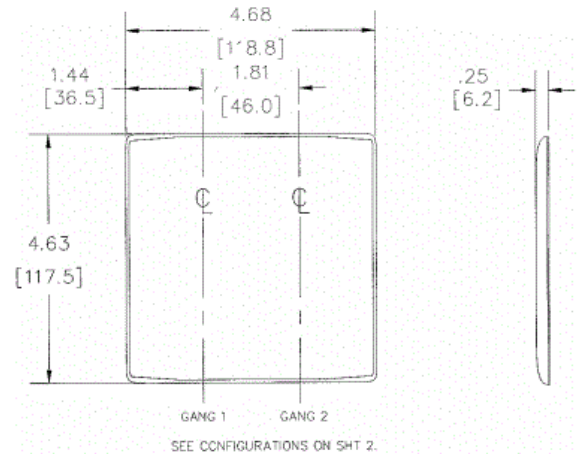

Description	Color	Catalog No.	UPC
2-Gang, 2-Decorator Openings	Light Almond	NP262LA	883778118197

Listings

UL Listed
CSA Certified

Specifications

Material	Nylon
Plate Type	2-Gang
Plate Openings	Decorator
Mounting Screws	Steel painted, slotted head
Appearance	Smooth