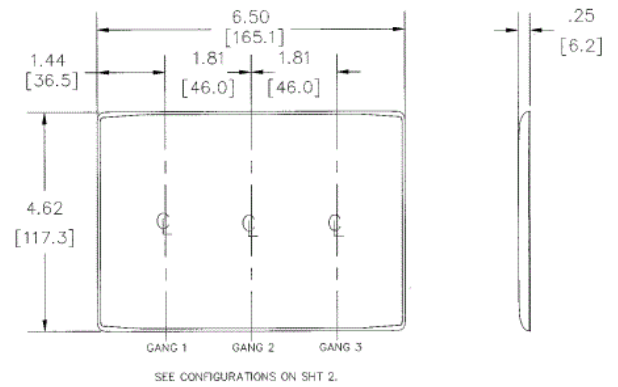

Description	Color	Catalog No.	UPC
3-Gang, 3-Decorator Openings	Almond	NP263AL	883778102608

Listings

UL Listed
CSA Certified

Specifications

Material	Nylon
Plate Type	3-Gang
Plate Openings	Decorator
Mounting Screws	Steel painted, slotted head
Appearance	Smooth