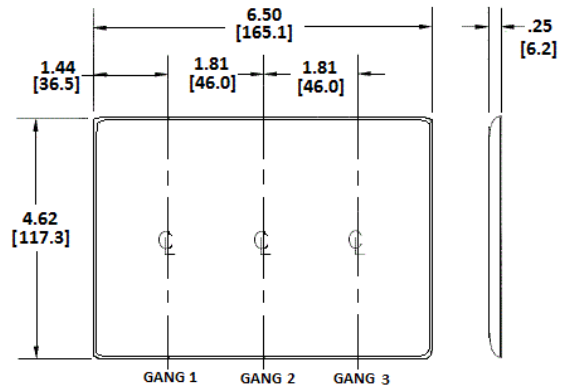

### Ordering Information

Description	Color	Catalog No.	UPC
3-Gang, 3-Decorator Openings	Gray	NP263GY	883778102585

### Specifications

Material	Nylon
Plate Type	3-Gang
Plate Openings	Decorator
Mounting Screws	Steel painted, slotted head
Appearance	Smooth