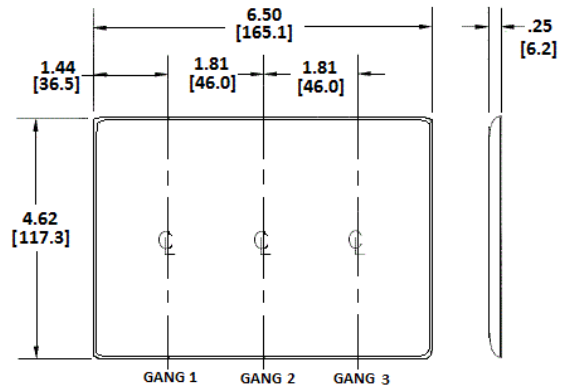

Description	Color	Catalog No.	UPC
3-Gang, 3-Decorator Openings	Ivory	NP263I	883778102561

Listings

UL Listed
CSA Certified

Specifications

Material	Nylon
Plate Type	3-Gang
Plate Openings	Decorator
Mounting Screws	Steel painted, slotted head
Appearance	Smooth