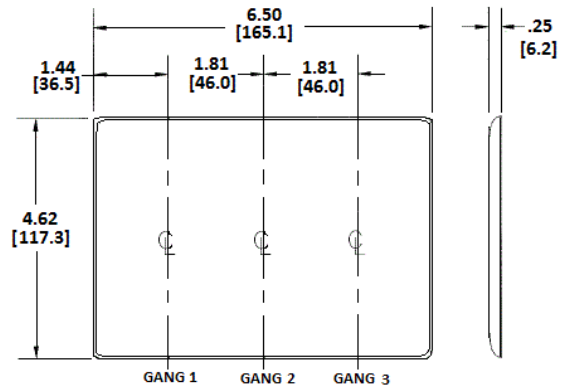

### Specifications

|                 |                             |
|-----------------|-----------------------------|
| Material        | Nylon                       |
| Plate Type      | 3-Gang                      |
| Plate Openings  | Decorator                   |
| Mounting Screws | Steel painted, slotted head |
| Appearance      | Smooth                      |