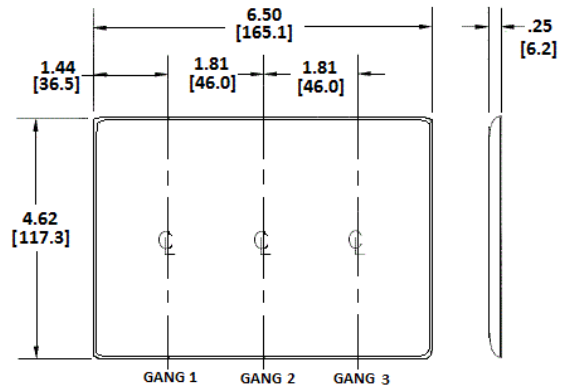

Description	Color	Catalog Number	UPC
3-Gang, 3-Decorator Openings	Red	NP263R	883778102615

Listings

UL Listed
CSA Certified

Specifications

Material	Nylon
Plate Type	3-Gang
Plate Openings	Decorator
Mounting Screws	Steel painted, slotted head
Appearance	Smooth

Online Resources

Customer Use Drawing
eCatalog

Dimensions in Inches (mm)

Hubbell Wiring Device-Kellems • Hubbell Incorporated (Delaware) • 40 Waterview Drive • Shelton, CT 06484

Phone (800) 288-6000 • Fax (800) 255-1031 • Specifications subject to change without notice.