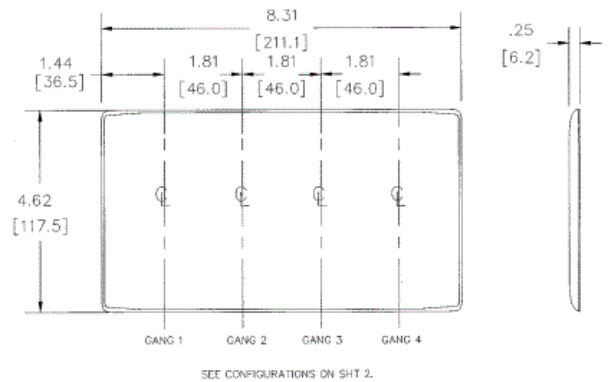

### Ordering Information

Description	Color	Catalog No.	UPC
4-Gang, 4-Decorator Openings	Almond	NP264AL	883778102684

### Specifications

Material	Nylon
Plate Type	4-Gang
Plate Openings	Decorator
Mounting Screws	Steel painted, slotted head
Appearance	Smooth