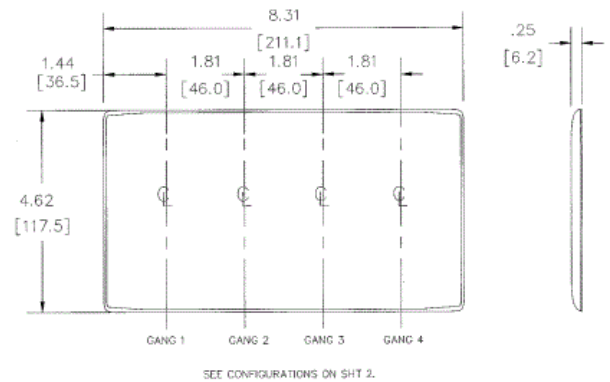

| Description | Color | Catalog No. | UPC |
|------------------------------|-------|-------------|--------------|
| 4-Gang, 4-Decorator Openings | White | NP264W | 883778102653 |

Listings

UL Listed
CSA Certified

Specifications

| | |
|-----------------|-----------------------------|
| Material | Nylon |
| Plate Type | 4-Gang |
| Plate Openings | Decorator |
| Mounting Screws | Steel painted, slotted head |
| Appearance | Smooth |