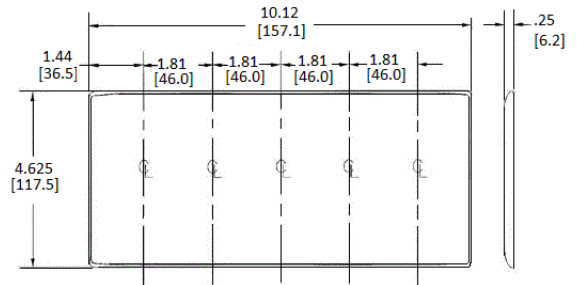

Wallplates Decorator Wallplates

HUBBELL

Features

- Reinforcement ribs for extra strength
- High-impact, self-extinguishing nylon material
- Captive screw feature holds mounting screw in place

Ordering Information

| Description | Color | Catalog No. | UPC |
|------------------------------|-------|-------------|--------------|
| 5-Gang, 5-Decorator Openings | Black | NP265BK | 883778102752 |

Listings

UL Listed
CSA Certified

Specifications

| | |
|-----------------|-----------------------------|
| Material | Nylon |
| Plate Type | 5-Gang |
| Plate Openings | Decorator |
| Mounting Screws | Steel painted, slotted head |
| Appearance | Smooth |