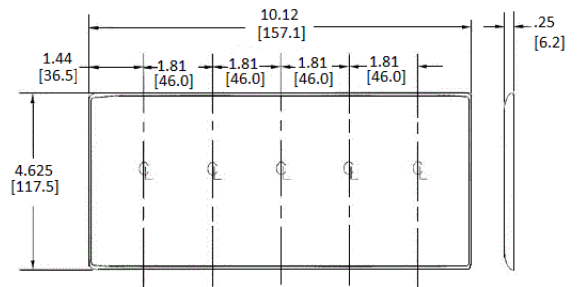

### Specifications

Material	Nylon
Plate Type	5-Gang
Plate Openings	Decorator
Mounting Screws	Steel painted, slotted head
Appearance	Smooth