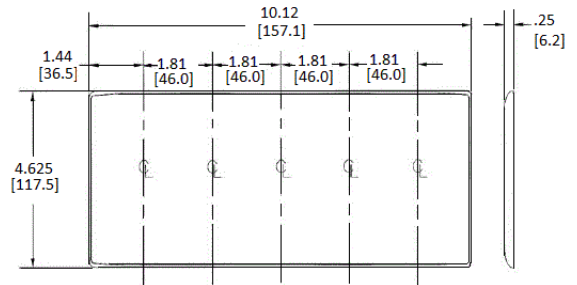

Wallplates Decorator Wallplates

HUBBELL

Features

- Reinforcement ribs for extra strength
- High-impact, self-extinguishing nylon material
- Captive screw feature holds mounting screw in place

Ordering Information

| Description | Color | Catalog No. | UPC |
|------------------------------|-------|-------------|--------------|
| 5-Gang, 5-Decorator Openings | Ivory | NP265I | 883778102721 |

Listings

UL Listed
CSA Certified

Specifications

| | |
|-----------------|-----------------------------|
| Material | Nylon |
| Plate Type | 5-Gang |
| Plate Openings | Decorator |
| Mounting Screws | Steel painted, slotted head |
| Appearance | Smooth |