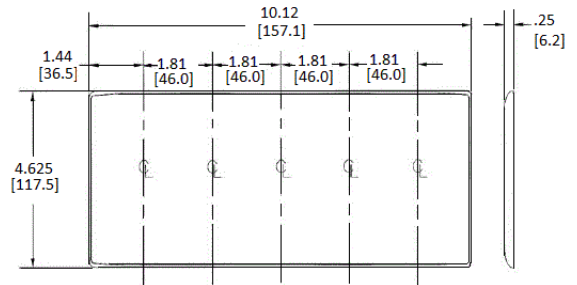

Wallplates Decorator Wallplates

HUBBELL

Features

- Reinforcement ribs for extra strength
- High-impact, self-extinguishing nylon material
- Captive screw feature holds mounting screw in place

Ordering Information

Description	Color	Catalog No.	UPC
5-Gang, 5-Decorator Openings	White	NP265W	883778102738

Listings

UL Listed
CSA Certified

Specifications

Material	Nylon
Plate Type	5-Gang
Plate Openings	Decorator
Mounting Screws	Steel painted, slotted head
Appearance	Smooth