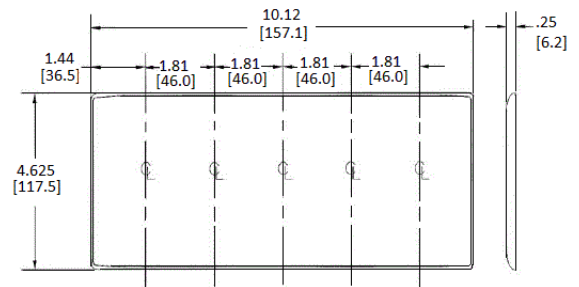

Wallplates Decorator Wallplates

HUBBELL

Features

- Reinforcement ribs for extra strength
- Captive screw feature holds mounting screw in place
- High-impact, self-extinguishing nylon material

Ordering Information

Description	Color	Catalog Number	UPC
5-Gang, 5-Decorator Openings	Brown	NP265	

Listings

UL Listed
CSA Certified

Specifications

Material	Nylon
Plate Type	5-Gang
Plate Openings	Decorator
Mounting Screws	Steel painted, slotted head
Appearance	Smooth

Online Resources

Customer Use Drawing
eCatalog

Dimensions in Inches (mm)

Hubbell Wiring Device-Kellems • Hubbell Incorporated (Delaware) • 40 Waterview Drive • Shelton, CT 06484

Phone (800) 288-6000 • Fax (800) 255-1031 • Specifications subject to change without notice.