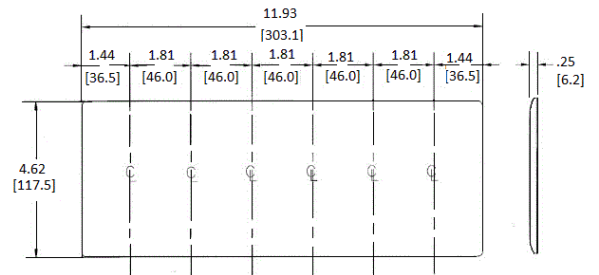

Wallplates Decorator Wallplates

HUBBELL

Features

- Reinforcement ribs for extra strength
- High-impact, self-extinguishing nylon material
- Captive screw feature holds mounting screw in place

Ordering Information

Description	Color	Catalog No.	UPC
6-Gang, 6-Decorator Openings	Gray	NP266GY	883778102820

Listings

UL Listed
CSA Certified

Specifications

Material	Nylon
Plate Type	6-Gang
Plate Openings	Decorator
Mounting Screws	Steel painted, slotted head
Appearance	Smooth