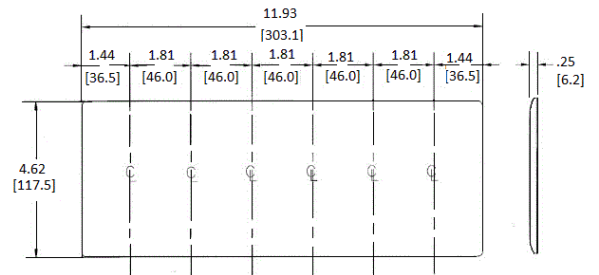

Wallplates Decorator Wallplates

HUBBELL

Features

- Reinforcement ribs for extra strength
- High-impact, self-extinguishing nylon material
- Captive screw feature holds mounting screw in place

Ordering Information

Description	Color	Catalog No.	UPC
6-Gang, 6-Decorator Openings	Ivory	NP266I	883778102806

Listings

UL Listed
CSA Certified

Specifications

Material	Nylon
Plate Type	6-Gang
Plate Openings	Decorator
Mounting Screws	Steel painted, slotted head
Appearance	Smooth