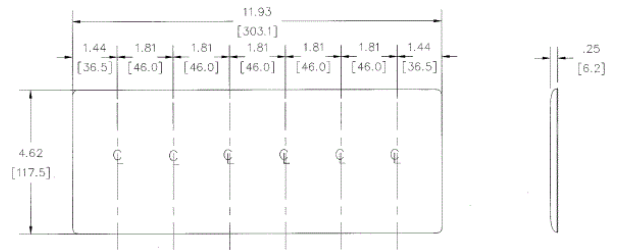

Wallplates Decorator Wallplates

HUBBELL

Features

- Reinforcement ribs for extra strength
- High-impact, self-extinguishing nylon material
- Captive screw feature holds mounting screw in place

Ordering Information

Description	Color	Catalog No.	UPC
6-Gang, 6-Decorator Openings	Light Almond	NP266LA	883778300844

Listings

UL Listed
CSA Certified

Specifications

Material	Nylon
Plate Type	6-Gang
Plate Openings	Decorator
Mounting Screws	Steel painted, slotted head
Appearance	Smooth