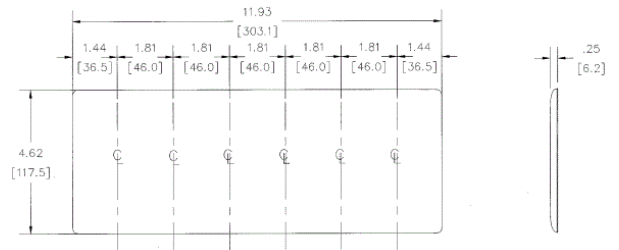

Wallplates Decorator Wallplates

HUBBELL

Features

- Reinforcement ribs for extra strength
- High-impact, self-extinguishing nylon material
- Captive screw feature holds mounting screw in place

Ordering Information

Description	Color	Catalog No.	UPC
6-Gang, 6-Decorator Openings	White	NP266W	883778102813

Listings

UL Listed
CSA Certified

Specifications

Material	Nylon
Plate Type	6-Gang
Plate Openings	Decorator
Mounting Screws	Steel painted, slotted head
Appearance	Smooth