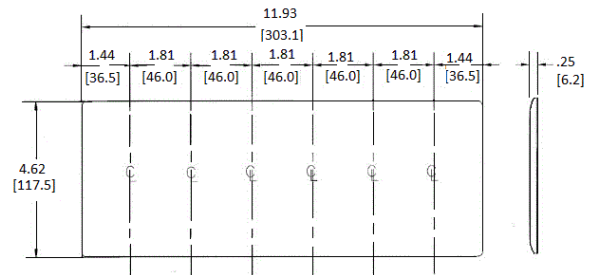

### Ordering Information

Description	Color	Catalog Number	UPC
6-Gang, 6-Decorator Openings	Brown	NP266	

### Specifications

Material	Nylon
Plate Type	6-Gang
Plate Openings	Decorator
Mounting Screws	Steel painted, slotted head
Appearance	Smooth