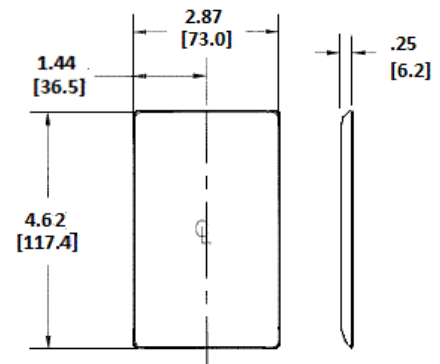

### Specifications

Material	Nylon
Plate Type	1-Gang
Plate Openings	Decorator
Mounting Screws	Steel painted, slotted head
Appearance	Smooth

### Online Resources

Customer Use Drawing  
eCatalog

Dimensions in Inches (mm)

Hubbell Wiring Device-Kellems • Hubbell Incorporated (Delaware) • 40 Waterview Drive • Shelton, CT 06484

Phone (800) 288-6000 • Fax (800) 255-1031 • Specifications subject to change without notice.