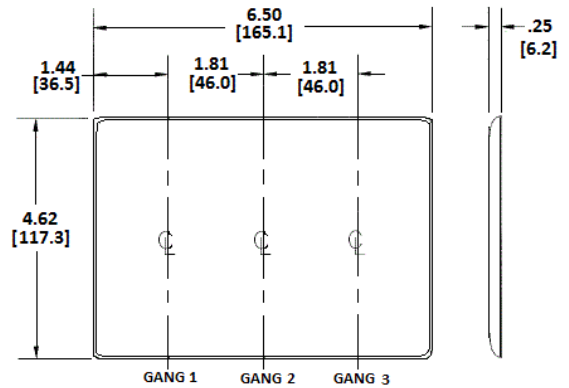

Wallplates
Combination Wallplates, 3-Gang

HUBBELL

Features

- Reinforcement ribs for extra strength
- High-impact, self-extinguishing nylon material
- Captive screw feature holds mounting screw in place

Ordering Information

Description	Color	Catalog Number	UPC
3-Gang, 2-Toggle, 1-Duplex Opening	Gray	NP28GY	883778105364

Listings

UL Listed
CSA Certified

Specifications

Material	Nylon
Plate Type	3-Gang
Plate Openings	Toggle, Duplex
Mounting Screws	Steel painted, slotted head
Appearance	Smooth

Online Resources

[Customer Use Drawing](#)
[eCatalog](#)

Dimensions in Inches (mm)

Hubbell Wiring Device-Kellems • Hubbell Incorporated (Delaware) • 40 Waterview Drive • Shelton, CT 06484

Phone (800) 288-6000 • Fax (800) 255-1031 • Specifications subject to change without notice.