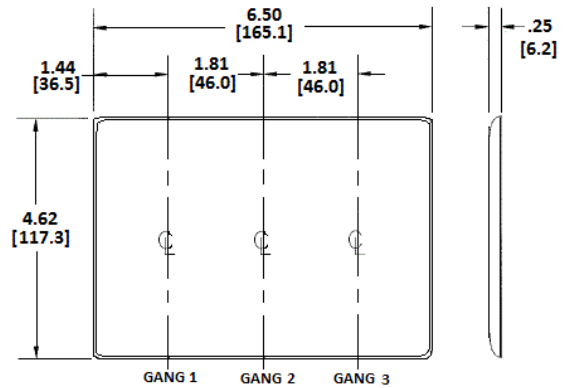

Wallplates
Combination Wallplates, 3-Gang

HUBBELL

Features

- Reinforcement ribs for extra strength
- High-impact, self-extinguishing nylon material
- Captive screw feature holds mounting screw in place

Ordering Information

Description	Color	Catalog Number	UPC
3-Gang, 2-Toggle, 1-Duplex Opening	Ivory	NP28I	883778105340

Listings

UL Listed
CSA Certified

Specifications

Material	Nylon
Plate Type	3-Gang
Plate Openings	Toggle, Duplex
Mounting Screws	Steel painted, slotted head
Appearance	Smooth

Online Resources

[Customer Use Drawing](#)
[eCatalog](#)

Dimensions in Inches (mm)

Hubbell Wiring Device-Kellems • Hubbell Incorporated (Delaware) • 40 Waterview Drive • Shelton, CT 06484

Phone (800) 288-6000 • Fax (800) 255-1031 • Specifications subject to change without notice.