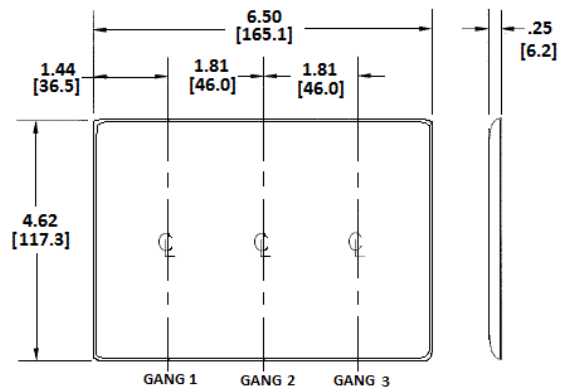

Wallplates
Combination Wallplates, 3-Gang

HUBBELL

Features

- Reinforcement ribs for extra strength
- High-impact, self-extinguishing nylon material
- Captive screw feature holds mounting screw in place

Ordering Information

Description	Color	Catalog Number	UPC
3-Gang, 2-Toggle, 1-Duplex Opening	White	NP28W	883778105357

Listings

UL Listed
CSA Certified

Specifications

Material	Nylon
Plate Type	3-Gang
Plate Openings	Toggle, Duplex
Mounting Screws	Steel painted, slotted head
Appearance	Smooth

Online Resources

[Customer Use Drawing](#)
[eCatalog](#)

Dimensions in Inches (mm)

Hubbell Wiring Device-Kellems • Hubbell Incorporated (Delaware) • 40 Waterview Drive • Shelton, CT 06484

Phone (800) 288-6000 • Fax (800) 255-1031 • Specifications subject to change without notice.