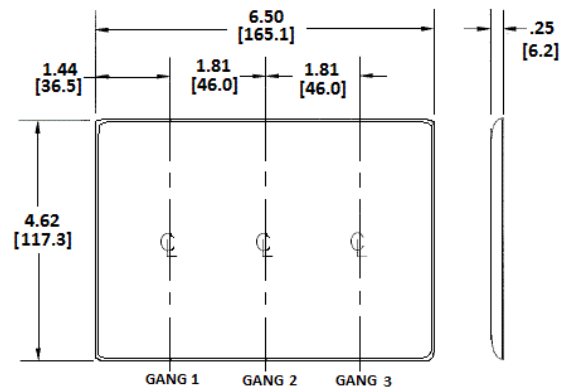

Wallplates Combination Wallplates, 3-Gang

HUBBELL

Features

- Reinforcement ribs for extra strength
- High-impact, self-extinguishing nylon material
- Captive screw feature holds mounting screw in place

Ordering Information

Description	Color	Catalog Number	UPC
3-Gang, 2-Toggle, 1-Duplex Opening	Brown	NP28	883778105333

Listings

UL Listed
CSA Certified

Specifications

Material	Nylon
Plate Type	3-Gang
Plate Openings	Toggle, Duplex
Mounting Screws	Steel painted, slotted head
Appearance	Smooth

Online Resources

Customer Use Drawing
eCatalog

Dimensions in Inches (mm)

Hubbell Wiring Device-Kellems • Hubbell Incorporated (Delaware) • 40 Waterview Drive • Shelton, CT 06484

Phone (800) 288-6000 • Fax (800) 255-1031 • Specifications subject to change without notice.