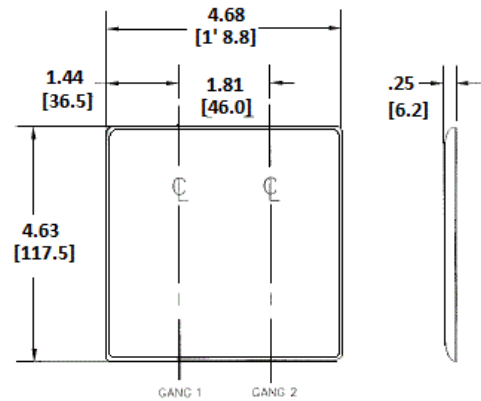

Ordering Information

Description	Color	Catalog Number	UPC
2-Gang, 2-Toggle Openings	Office White	NP2OW	883778101748

Listings

UL Listed
CSA Certified

Specifications

Plate Material	Nylon
Plate Type	2-Gang
Plate Openings	Toggle switch
Mounting Screws	Steel painted, slotted head
Appearance	Smooth

Accessories

Screws
Adapters

Online Resources

Customer Use Drawing
eCatalog

Dimensions in Inches (mm)

Hubbell Wiring Device-Kellems • Hubbell Incorporated (Delaware) • 40 Waterview Drive • Shelton, CT 06484