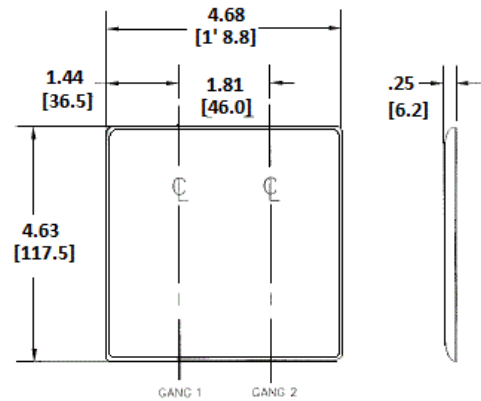

### Ordering Information

Description	Color	Catalog Number	UPC
2-Gang, 2-Toggle Openings	Red	NP2R	883778101731

### Specifications

Plate Material	Nylon
Plate Type	2-Gang
Plate Openings	Toggle switch
Mounting Screws	Steel painted, slotted head
Appearance	Smooth